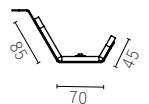

APTO

FELT CABLE TRAY 1150 MM.

Designed by Hans Thyge & Co. // Produced by PJ Production