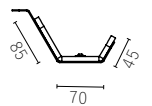

APTO

FELT CABLE TRAY 740 MM.

Designed by Hans Thyge & Co. // Produced by PJ Production