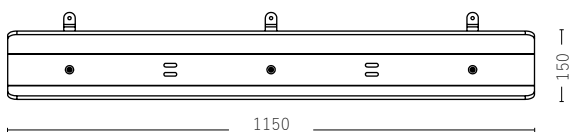

APTO

FELT CABLE TRAY 1150 MM.

Designed by Hans Thyge & Co. // Produced by PJ Production