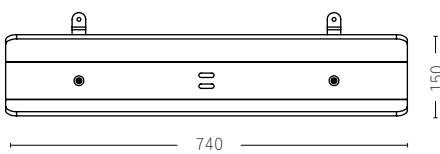

APTO

FELT CABLE TRAY 740 MM.

Designed by Hans Thyge & Co. // Produced by PJ Production